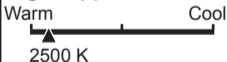

Lighting Facts

Per Bulb

Brightness 200 lumens

Estimated Yearly Energy Cost $4.34

Energy Cost

Based on 3 hrs/day,
11¢/kWh Cost depends
on rates and use.

Life 5.7 years

Based on 3 hrs/day

Light Appearance