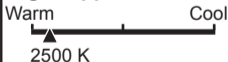

Light Appearance

Energy Used 36 watts

at 120 Volts

Lighting Facts

Per Bulb

Brightness 280 lumens

Estimated Yearly Energy Cost \$4.82

Energy Cost

Based on 3 hrs/day,
11¢/kWh Cost depends
on rates and use.

Life 2.3 years

Based on 3 hrs/day

Light Appearance

Energy Used 40 watts

Design Voltage 130 Volts

Brightness

200
lumens