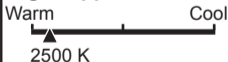

Light Appearance

Energy Used 36 watts

at 120 Volts

Lighting Facts

Per Bulb

Brightness 280 lumens

Estimated Yearly \$4.82

Energy Cost

Based on 3 hrs/day,
11¢/kWh Cost depends
on rates and use.

Life 2.3 years

Based on 3 hrs/day

Light Appearance

Energy Used 40 watts

Design Voltage 130 Volts

Brightness

200
lumens