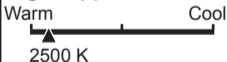

Lighting Facts

Per Bulb

Brightness 200 lumens

Estimated Yearly $4.34

Energy Cost

Based on 3 hrs/day,
11¢/kWh Cost depends
on rates and use.

Life 5.7 years

Based on 3 hrs/day

Light Appearance