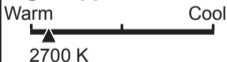

Lighting Facts

Per Bulb

Brightness 430 lumens

Estimated Yearly Energy Cost $6.99

Energy Cost

Based on 3 hrs/day,
11¢/kWh Cost depends
on rates and use.

Life 4.6 years

Based on 3 hrs/day

Light Appearance