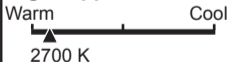

Light Appearance

Energy Used 58 watts

at 120 Volts

Lighting Facts

Per Bulb

Brightness 550 lumens

Estimated Yearly Energy Cost \$7.83

Energy Cost

Based on 3 hrs/day,
11¢/kWh Cost depends
on rates and use.

Life 1.8 years

Based on 3 hrs/day

Light Appearance

Energy Used 65 watts

Design Voltage 130 Volts

Brightness

430
lumens