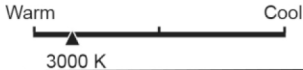

Lighting Facts Per Bulb

Brightness **1325 lumens**

Estimated Yearly Energy Cost **\$8.55**

Based on 3 hrs/day, 11¢/kWh
Cost depends on rates and use

Life

Based on 3 hrs/day **0.9 years**

Light Appearance

Energy Used **71 watts**