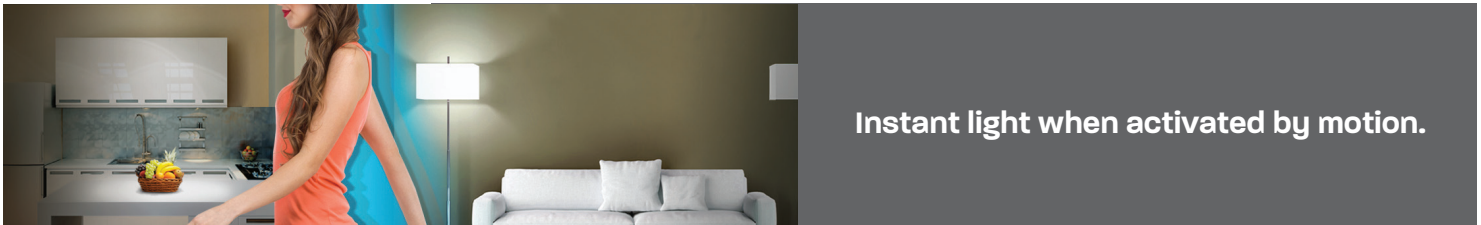

MOTIONACTIVATED™

Action. Motion. Lights. Instant light activated by motion. Light turns on automatically when motion is detected from up to 19 feet away. Great for outdoor use as a preventative measure against trespassers or indoor as a handy hands-free way to light up a space as you walk by.

Features

- No additional hardware needed
- Turns ON when it detects motion. Turns OFF after 10 motion-free minutes
- Lasts up to 13 years or up to 15,000 hours
- Senses motion up to 19 feet away
- Non Dimmable
- Contains no mercury
- UL/CUL listed