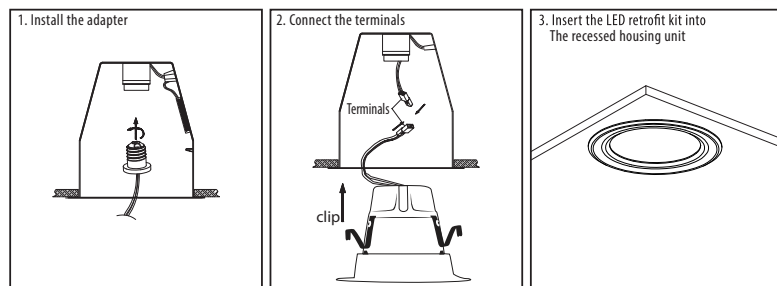

LED LAMP

SPECIFICATIONS

Ideal For

4 Inch Recessed Downlight

6
PACK

Soft White
2700K

Features

- High Output Bright LEDs
- High CRI Shows True and Natural Colors
- Instant On to Full Brightness
- 50,000 Hour Life
- RoHS Compliant
- 5 Year Warranty
- Suitable For Wet Locations
- UL Listed

Housing Compatibility

- Suitable for type IC, type Non-IC and Air Tight Housings

EASY INSTALLATION

Specifications

Item Number	Input Power (Watts)	Incandescent Equiv. (Watts)	Input Line Voltage
LEDRA/927/MP/6	9	50	120
Base Type	Lumens	Lumen Efficiency (LPW)	CCT
E26 Adapter	540	60	2700K
CRI	Housing	Life Hours	
90	Fits 4" housings	50,000	