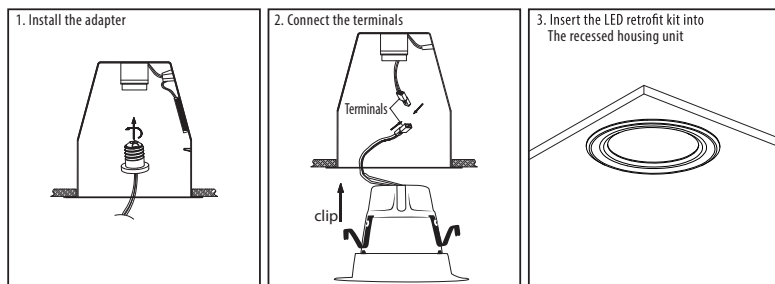

LED LAMP

SPECIFICATIONS

Ideal For

4 Inch Recessed Downlight

6
PACK

Cool White
4000K

Features

- High Output Bright LEDs
- Instant On to Full Brightness
- 50,000 Hour Life
- RoHS Compliant
- 5 Year Warranty
- Suitable For Wet Locations
- UL Listed

Housing Compatibility

- Suitable for type IC, type Non-IC and Air Tight Housings

**INCLUDES
BAFFLE TRIM**

EASY INSTALLATION

Standard base adapter included.

Specifications

Item Number	Input Power (Watts)	Incandescent Equiv. (Watts)	Input Line Voltage
LEDR4/940/MP	10	50	120
Base Type	Lumens	Lumen Efficiency (LPW)	CCT
E26 Adapter	550	55	4000K
Housing	Life Hours		
Fits 4" housings	50,000		