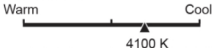

Lighting Facts Per Bulb

Brightness **850 lumens**

Estimated Yearly Energy Cost **\$1.57**

Based on 3 hrs/day, 11¢/kWh
Cost depends on rates and use

Life

Based on 3 hrs/day **9.1 years**

Light Appearance

Energy Used **13 watts**