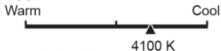

Lighting Facts Per Bulb

Brightness **780 lumens**

Estimated Yearly Energy Cost **\$1.57**

Based on 3 hrs/day, 11¢/kWh
Cost depends on rates and use

Life

Based on 3 hrs/day **9.1 years**

Light Appearance

Energy Used **13 watts**