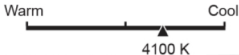

Lighting Facts Per Bulb

Brightness 1600 lumens

Estimated Yearly Energy Cost \$3.13

Based on 3 hrs/day, 11¢/kWh
Cost depends on rates and use

Life

Based on 3 hrs/day 9.1 years

Light Appearance

Energy Used 26 watts