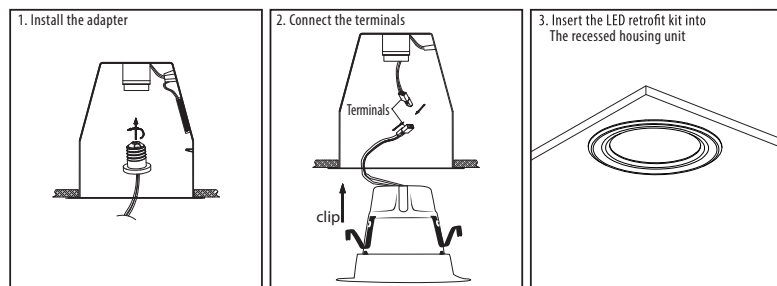

LED LAMP

SPECIFICATIONS

Ideal For

4 Inch Retrofit Trim

**6
PACK**

**Soft White
2700K**

Features

- High Output Bright LEDs
- High CRI Shows True and Natural Colors
- Instant On to Full Brightness
- 50,000 Hour Life
- RoHS Compliant
- 5 Year Warranty
- Suitable For Wet Locations
- UL Listed

Housing Compatibility

- Suitable for type IC, type Non-IC and Air Tight Housings

Standard base adapter included.

EASY INSTALLATION

Specifications

Item Number	Input Power (Watts)	Incandescent Equiv. (Watts)	Input Line Voltage
LEDR4/927/MP	10	50	120
Base Type	Lumens	Lumen Efficiency (LPW)	CCT
E26 Adapter	550	55	2700K
CRI	Housing	Life Hours	
90	Fits 4" housings	50,000	