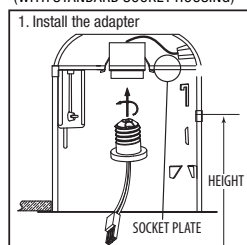

Housing Compatibility

- Suitable for type IC, type Non-IC and Air Tight Housings

EASY INSTALLATION 1 (WITH EZ CONNECT HOUSING)

EASY INSTALLATION 2 (WITH STANDARD SOCKET HOUSING)

LIGHTING DISTRIBUTION		
	Center Beam (Foot Candles)	Beam Diameter
3 ft	36	6.7 ft
5 ft	13	11 ft
8 ft	5.0	18 ft
15 ft	1.4	33 ft

Beam Angle = 96.1°

Specifications

Item Number	Input Power (Watts)	Incandescent Equiv. (Watts)	Input Line Voltage
LEDRSQ4/930	14	50	120
Base Type	Lumens	Lumen Efficiency (LPW)	CCT
E26 Adapter	700	50	3000K
CRI	Housing	Life Hours	
90+	Fits 4" housings	30,000	