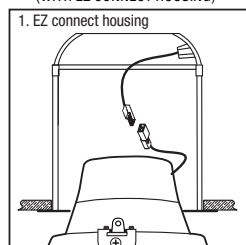

LED LAMP

SPECIFICATIONS

Ideal For

4 Inch Recessed Downlight

Warm White
3000K

Features

- High Output Bright LEDs
- High CRI Shows True and Natural Colors
- Unique Square Shape
- 30,000 Hour Life
- RoHS Compliant
- 5 Year Warranty
- Suitable For Wet Locations
- UL/CUL Listed

Housing Compatibility

- Suitable for type IC, type Non-IC and Air Tight Housings

EASY INSTALLATION 1 (WITH EZ CONNECT HOUSING)

EASY INSTALLATION 2 (WITH STANDARD SOCKET HOUSING)

LIGHTING DISTRIBUTION		
	Center Beam (Foot Candles)	Beam Diameter
3 ft	36	6.7 ft
5 ft	13	11 ft
8 ft	5.0	18 ft
15 ft	1.4	33 ft

Beam Angle = 96.1°

Specifications

Item Number	Input Power (Watts)	Incandescent Equiv. (Watts)	Input Line Voltage
LEDRSQ4/930	14	50	120
Base Type	Lumens	Lumen Efficiency (LPW)	CCT
E26 Adapter	700	50	3000K
CRI	Housing	Life Hours	
90+	Fits 4" housings	30,000	