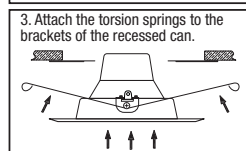

LED LAMP

SPECIFICATIONS

Ideal For

4 Inch Recessed Downlight

Warm White
3000K

Features

- High Output Bright LEDs
- High CRI Shows True and Natural Colors
- Unique Square Shape
- 30,000 Hour Life
- RoHS Compliant
- 5 Year Warranty
- Suitable For Wet Locations
- UL/CUL Listed

Housing Compatibility

- Suitable for type IC, type Non-IC and Air Tight Housings

EASY INSTALLATION 1 (WITH EZ CONNECT HOUSING)

EASY INSTALLATION 2 (WITH STANDARD SOCKET HOUSING)

LIGHTING DISTRIBUTION		
	Center Beam (Foot Candles)	Beam Diameter
3 ft	36	6.7 ft
5 ft	13	11 ft
8 ft	5.0	18 ft
15 ft	1.4	33 ft