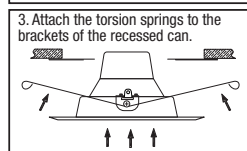

Housing Compatibility

- Suitable for type IC, type Non-IC and Air Tight Housings

EASY INSTALLATION 1 (WITH EZ CONNECT HOUSING)

EASY INSTALLATION 2 (WITH STANDARD SOCKET HOUSING)

LIGHTING DISTRIBUTION		
	Center Beam (Foot Candles)	Beam Diameter
3 ft	36	6.7 ft
5 ft	13	11 ft
8 ft	5.0	18 ft
15 ft	1.4	33 ft

Beam Angle = 96.1°

Specifications

Item Number	Input Power (Watts)	Incandescent Equiv. (Watts)	Input Line Voltage
LEDRSQ4/930	14	50	120
Base Type	Lumens	Lumen Efficiency (LPW)	CCT
E26 Adapter	700	50	3000K
CRI	Housing	Life Hours	
90+	Fits 4" housings	30,000	