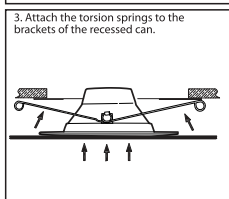

Housing Compatibility

- Suitable for type IC, type Non-IC and Air Tight Housings

EASY INSTALLATION 1 (WITH EZ CONNECT HOUSING)

EASY INSTALLATION 2 (WITH STANDARD SOCKET HOUSING)

Specifications

Item Number	Input Power (Watts)	Incandescent Equiv. (Watts)	Input Line Voltage
LEDR56/830/25K/4	13.3	75	120
Base Type	Lumens	Lumen Efficiency (LPW)	CCT
E26 Adapter	800	60	3000K
CRI	Housing	Life Hours	
>80	Fits 5" and 6" housings	25,000	