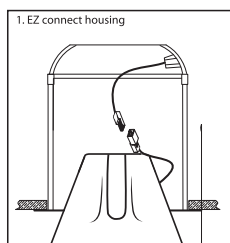

LED LAMP

SPECIFICATIONS

Ideal For

5 & 6 Inch Recessed Downlights

Warm White
3000K

Features

- High Output Bright LEDs
- 25,000 Hour Life
- RoHS Compliant
- 5 Year Warranty
- Suitable For Wet Locations
- UL/CUL Listed
- Energy Star®

Housing Compatibility

- Suitable for type IC, type Non-IC and Air Tight Housings

EASY INSTALLATION 1 (WITH EZ CONNECT HOUSING)

EASY INSTALLATION 2 (WITH STANDARD SOCKET HOUSING)

Specifications

Item Number	Input Power (Watts)	Incandescent Equiv. (Watts)	Input Line Voltage
LEDR56/830/25K/4	13.3	75	120
Base Type	Lumens	Lumen Efficiency (LPW)	CCT
E26 Adapter	800	60	3000K
CRI	Housing	Life Hours	
>80	Fits 5" and 6" housings	25,000	