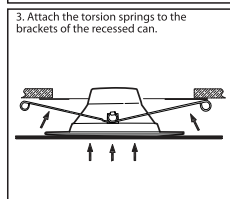

Housing Compatibility

- Suitable for type IC, type Non-IC and Air Tight Housings

EASY INSTALLATION 1 (WITH EZ CONNECT HOUSING)

EASY INSTALLATION 2 (WITH STANDARD SOCKET HOUSING)

Specifications

Item Number	Input Power (Watts)	Incandescent Equiv. (Watts)	Input Line Voltage
LEDR56/830/25K/4	13.3	75	120
Base Type	Lumens	Lumen Efficiency (LPW)	CCT
E26 Adapter	800	60	3000K
CRI	Housing	Life Hours	
>80	Fits 5" and 6" housings	25,000	