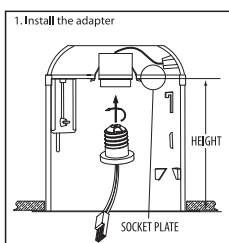

Housing Compatibility

- Suitable for type IC, type Non-IC and Air Tight Housings

EASY INSTALLATION 1 (WITH EZ CONNECT HOUSING)

EASY INSTALLATION 2 (WITH STANDARD SOCKET HOUSING)

Specifications

Item Number	Input Power (Watts)	Incandescent Equiv. (Watts)	Input Line Voltage
LEDR56/830/25K/4	13.3	75	120
Base Type	Lumens	Lumen Efficiency (LPW)	CCT
E26 Adapter	800	60	3000K
CRI	Housing	Life Hours	
>80	Fits 5" and 6" housings	25,000	