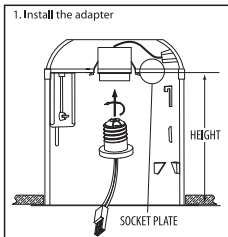

LED LAMP

SPECIFICATIONS

Ideal For

5 & 6 Inch Retrofit Trim

Warm White
3000K

Features

- High Output Bright LEDs
- 25,000 Hour Life
- RoHS Compliant
- 5 Year Warranty
- Suitable For Wet Locations
- UL/CUL Listed
- Energy Star®

Housing Compatibility

- Suitable for type IC, type Non-IC and Air Tight Housings

EASY INSTALLATION 1 (WITH EZ CONNECT HOUSING)

EASY INSTALLATION 2 (WITH STANDARD SOCKET HOUSING)

Specifications

Item Number	Input Power (Watts)	Incandescent Equiv. (Watts)	Input Line Voltage
LEDR56/830/25K/4	13.3	75	120
Base Type	Lumens	Lumen Efficiency (LPW)	CCT
E26 Adapter	800	60	3000K
CRI	Housing	Life Hours	
>80	Fits 5" and 6" housings	25,000	