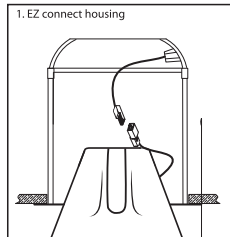

LED LAMP

SPECIFICATIONS

Ideal For

5 & 6 Inch Retrofit Trim

Warm White
3000K

Features

- High Output Bright LEDs
- 25,000 Hour Life
- RoHS Compliant
- 5 Year Warranty
- Suitable For Wet Locations
- UL/CUL Listed
- Energy Star®

Housing Compatibility

- Suitable for type IC, type Non-IC and Air Tight Housings

EASY INSTALLATION 1 (WITH EZ CONNECT HOUSING)

EASY INSTALLATION 2 (WITH STANDARD SOCKET HOUSING)

Specifications

Item Number	Input Power (Watts)	Incandescent Equiv. (Watts)	Input Line Voltage
LEDR56/830/25K/4	13.3	75	120
Base Type	Lumens	Lumen Efficiency (LPW)	CCT
E26 Adapter	800	60	3000K
CRI	Housing	Life Hours	
>80	Fits 5" and 6" housings	25,000	