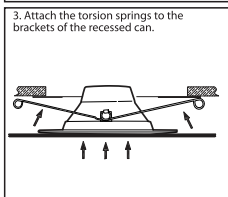

Housing Compatibility

- Suitable for type IC, type Non-IC and Air Tight Housings

EASY INSTALLATION 1 (WITH EZ CONNECT HOUSING)

EASY INSTALLATION 2 (WITH STANDARD SOCKET HOUSING)

Specifications

Item Number	Input Power (Watts)	Incandescent Equiv. (Watts)	Input Line Voltage
LEDR56/830/25K/4	13.3	75	120
Base Type	Lumens	Lumen Efficiency (LPW)	CCT
E26 Adapter	800	60	3000K
CRI	Housing	Life Hours	
>80	Fits 5" and 6" housings	25,000	