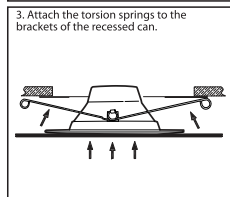

Housing Compatibility

- Suitable for type IC, type Non-IC and Air Tight Housings

EASY INSTALLATION 1 (WITH EZ CONNECT HOUSING)

EASY INSTALLATION 2 (WITH STANDARD SOCKET HOUSING)

Specifications

Item Number	Input Power (Watts)	Incandescent Equiv. (Watts)	Input Line Voltage
LEDR56/830/25K/4	13.3	75	120
Base Type	Lumens	Lumen Efficiency (LPW)	CCT
E26 Adapter	800	60	3000K
CRI	Housing	Life Hours	
>80	Fits 5" and 6" housings	25,000	