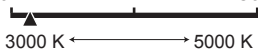

# Lighting Facts Per Bulb

**Brightness** **850 lumens**

**Estimated Yearly Energy Cost** **\$1.13**

Based on 3 hrs/day, 11¢/kWh  
Cost depends on rates and use

ENERGY STAR

**Life**  
Based on 3 hrs/day **45.7 years**

**Light Appearance**

Warm Cool

**Energy Used** **9.4 watts**

Brightness

**850**  
lumens

Estimated  
Energy Cost

**\$1.13**  
per year