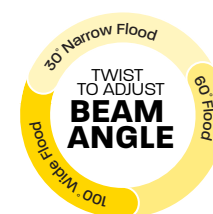

LED **intellibulb**

BEAMCHOICE™

Wide or focused light with one bulb

Bright White
3000K

Features

- Adjust the beam angle between 30°, 60° or 100°
- Customize light for ceiling height
- Instant On To Full Brightness
- 100% Direct Replacement
- Indoor / Suitable for Damp Locations
- Dimmable
- UL/CUL Listed
- FCC Compliant
- RoHS Compliant
- 100% Mercury Free
- 5 Year Warranty
- Bright White
- Title 24 Compliant

Specifications

Item Number	Input Power (Watts)	Incandescent Equiv. (Watts)	Input Line Voltage
PAR20/ADJ/930CA	6	50	120
Base Type	Lumens	Lumen Efficiency (LPW)	CCT
Medium	450	75	3000K
CRI	Beam Angle	MOL	Diameter
90+	30° - 60° - 100°	4.5"	2.5"
Life Hours	Minimum Starting Temperature		
25,000	-13°F		