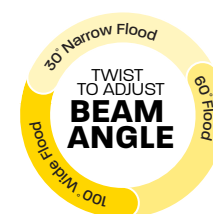

LED intellibulb

BEAMCHOICE™

Wide or focused light with one bulb

Bright White
3000K

Features

- Adjust the beam angle between 30°, 60° or 120°
- Customize light for ceiling height
- Instant On To Full Brightness
- 100% Direct Replacement
- Indoor / Suitable for Damp Locations
- Dimmable
- UL/CUL Listed
- FCC Compliant
- RoHS Compliant
- 100% Mercury Free
- 5 Year Warranty
- Bright White

Specifications

Item Number	Input Power (Watts)	Incandescent Equiv. (Watts)	Input Line Voltage
PAR20/ADJ/930CA	5	50	120
Base Type	Lumens	Lumen Efficiency (LPW)	CCT
Medium	450	90	3000K
CRI	Beam Angle	MOL	Diameter
90+	30° - 60° - 100°	4.5"	2.5"
Life Hours	Minimum Starting Temperature		
25,000	-13°F		