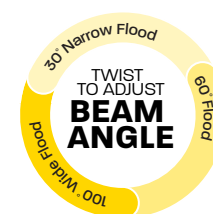

## BEAMCHOICE™

Wide or focused light with one bulb

**Bright White**  
3000K

### Features

- Adjust the beam angle between 30°, 60° or 120°
- Customize light for ceiling height
- Instant On To Full Brightness
- 100% Direct Replacement
- Indoor / Suitable for Damp Locations
- Dimmable
- UL/CUL Listed
- FCC Compliant
- RoHS Compliant
- 100% Mercury Free
- 5 Year Warranty
- Bright White

### Specifications

Item Number	Input Power (Watts)	Incandescent Equiv. (Watts)	Input Line Voltage
PAR20/ADJ/930CA	5	50	120
Base Type	Lumens	Lumen Efficiency (LPW)	CCT
Medium	450	90	3000K
CRI	Beam Angle	MOL	Diameter
90+	30° - 60° - 100°	4.5"	2.5"
Life Hours	Minimum Starting Temperature		
25,000	-13°F		