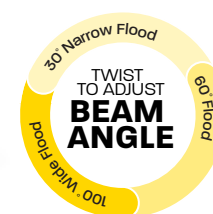

LED **intellibulb**

BEAMCHOICE™

Wide or focused light with one bulb

Bright White
3000K

Features

- Adjust the beam angle between 30°, 60° or 100°
- Customize light for ceiling height
- Instant On To Full Brightness
- 100% Direct Replacement
- Indoor / Suitable for Damp Locations
- Dimmable
- UL/CUL Listed
- FCC Compliant
- RoHS Compliant
- 100% Mercury Free
- 5 Year Warranty
- Bright White
- Title 24 Compliant

Specifications

Item Number	Input Power (Watts)	Incandescent Equiv. (Watts)	Input Line Voltage
PAR38/ADJ/930CA	12.5	90	120
Base Type	Lumens	Lumen Efficiency (LPW)	CCT
Medium	950	76	3000K
CRI	Beam Angle	MOL	Diameter
90+	30° - 60° - 100°	5"	4.75"
Life Hours	Minimum Starting Temperature		
25,000	-13°F		