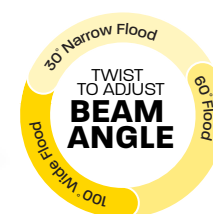

LED **intellibulb**

BEAMCHOICE™

Wide or focused light with one bulb

Bright White
3000K

Features

- Adjust the beam angle between 30°, 60° or 120°
- Customize light for ceiling height
- Instant On To Full Brightness
- 100% Direct Replacement
- Indoor / Suitable for Damp Locations
- Dimmable
- UL/CUL Listed
- FCC Compliant
- RoHS Compliant
- 100% Mercury Free
- 5 Year Warranty
- Bright White
- Title 24 Compliant

Specifications

Item Number	Input Power (Watts)	Incandescent Equiv. (Watts)	Input Line Voltage
PAR38/ADJ/930CA	10.5	90	120
Base Type	Lumens	Lumen Efficiency (LPW)	CCT
Medium	950	76	3000K
CRI	Beam Angle	MOL	Diameter
90+	30° - 60° - 100°	5"	4.75"
Life Hours	Minimum Starting Temperature		
25,000	-13°F		