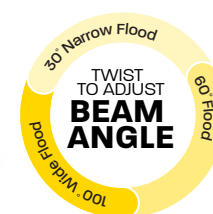

## BEAMCHOICE™

Wide or focused light with one bulb

**Bright White**  
3000K

### Features

- Adjust the beam angle between 30°, 60° or 120°
- Customize light for ceiling height
- Instant On To Full Brightness
- 100% Direct Replacement
- Indoor / Suitable for Damp Locations
- Dimmable
- UL/CUL Listed
- FCC Compliant
- RoHS Compliant
- 100% Mercury Free
- 5 Year Warranty
- Bright White
- Title 24 Compliant

### Specifications

Item Number	Input Power (Watts)	Incandescent Equiv. (Watts)	Input Line Voltage
PAR38/ADJ/930CA	12.5	90	120
Base Type	Lumens	Lumen Efficiency (LPW)	CCT
Medium	950	76	3000K
CRI	Beam Angle	MOL	Diameter
90+	30° - 60° - 100°	5"	4.75"
Life Hours	Minimum Starting Temperature		
25,000	-13°F		