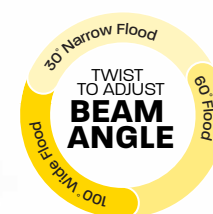

LED intellibulb

BEAMCHOICE™

Wide or focused light with one bulb

Bright White
3000K

Features

- Adjust the beam angle between 30°, 60° or 100°
- Customize light for ceiling height
- Instant On To Full Brightness
- 100% Direct Replacement
- Indoor / Suitable for Damp Locations
- Dimmable
- UL/CUL Listed
- FCC Compliant
- RoHS Compliant
- 100% Mercury Free
- 5 Year Warranty
- Bright White
- Title 24 Compliant

Specifications

Item Number	Input Power (Watts)	Incandescent Equiv. (Watts)	Input Line Voltage
PAR30L/ADJ/930CA	8.3	75	120
Base Type	Lumens	Lumen Efficiency (LPW)	CCT
Medium	750	90	3000K
CRI	Beam Angle	MOL	Diameter
90+	30° - 60° - 100°	4.75"	3.75"
Life Hours	Minimum Starting Temperature		
25,000	-13°F		