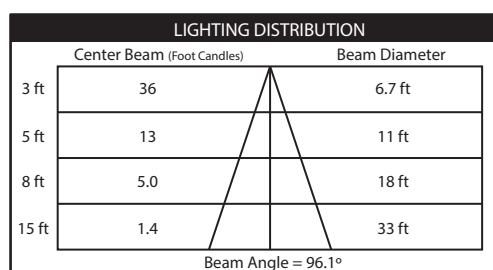

LED LAMP

SPECIFICATIONS

Ideal For

4 Inch Recessed Downlight

Warm White
3000K

Features

- High Output Bright LEDs
- High CRI Shows True and Natural Colors
- Unique Square Shape
- 30,000 Hour Life
- RoHS Compliant
- 5 Year Warranty
- Suitable For Wet Locations
- UL/CUL Listed
- Title 20 Compliant

Housing Compatibility

- Suitable for type IC, type Non-IC and Air Tight Housings

Specifications

Item Number	Input Power (Watts)	Incandescent Equiv. (Watts)	Input Line Voltage
LEDRSQ4/930CA	9.3	50	120
Base Type	Lumens	Lumen Efficiency (LPW)	CCT
E26 Adapter	700	75	3000K
CRI	Housing	Life Hours	
90+	Fits 4" housings	30,000	