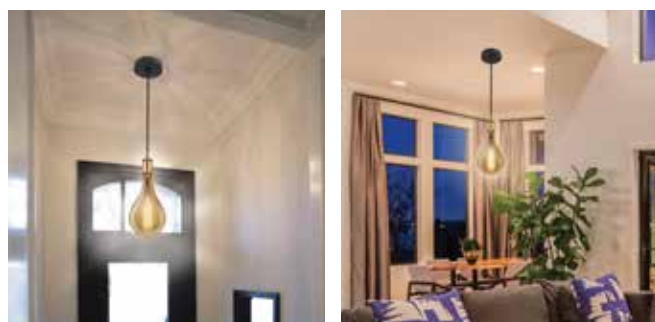

VINTAGE

SPECIFICATIONS

Ideal For

Decorative Applications

Features

- Soft White
- Classic Filament Design
- 1500 Hours
- Dimmable
- Includes Bulb and Pendant
- Brass Finish Pendant with a 55 inch Adjustable Cord

Benefits

- Amber glass with a vintage style finish

Soft White
2200K

Specifications

Item Number	Input Power (Watts)	Incandescent Equiv. (Watts)	Input Line Voltage
PN/BB/BZ/PS52	60	60	120
Base Type	Lumens	Lumen Efficiency (LPW)	CCT
E26 (Medium)	N/A	N/A	2200K
MOL	Diameter	Life Hours	
12.25"	6.125"	1,500