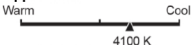

Lighting Facts Per Bulb

Brightness **850 lumens**

Estimated Yearly Energy Cost **\$0.96**

Based on 3 hrs/day, 11¢/kWh

Cost depends on rates and use

Life

Based on 3 hrs/day **45.6 years**

Light Appearance