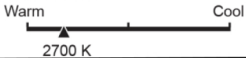

Lighting Facts Per Bulb

Brightness **30 lumens**

Estimated Yearly Energy Cost **\$0.07**

Based on 3 hrs/day, 11¢/kWh
Cost depends on rates and use

Life

Based on 3 hrs/day **13.6 years**

Light Appearance

Energy Used **0.6 watts**