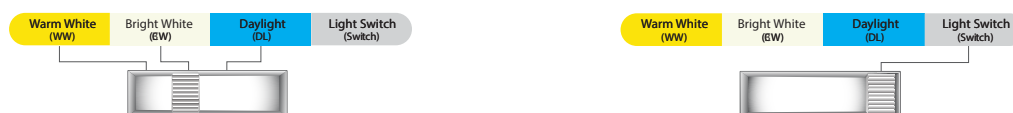

LED

SPECIFICATIONS

Ideal For

Downlight Applications

Features

- Selectable Color Temperatures (Warm White, Bright White, or Daylight)
- Dimmable
- UL/CUL Listed
- FCC Compliant
- 5 Year Warranty
- Suitable for Damp Locations

Benefits

- Easily Select Warm, Cool or Daylight with a Flip of a Switch. Preset or Adjust After Install.
- Fits Most 4" Recessed Cans and J-Boxes

ULTRA THIN
EDGE-LIT DESIGN

Select light color temperature two ways
(Switch located on the back of fixture)

Specifications

Item Number	Input Power (Watts)	Input Line Voltage	Life Hours
74202/CA/V2	6.5	120	50,000
Lumens	Lumen Efficiency (LPW)	Housing	
500	62	Fits 4" Recessed Cans or J-Box	