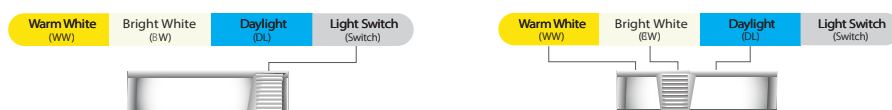

Select light color temperature two ways

(Switch located on the back of fixture)

Specifications

Item Number	Input Power (Watts)	Input Line Voltage	Life Hours
74006/CA/V2	12	120	50,000
Lumens	Lumen Efficiency (LPW)	Housing	
900	75	Fits most 4", 5" and 6" Recessed Cans or J-Box