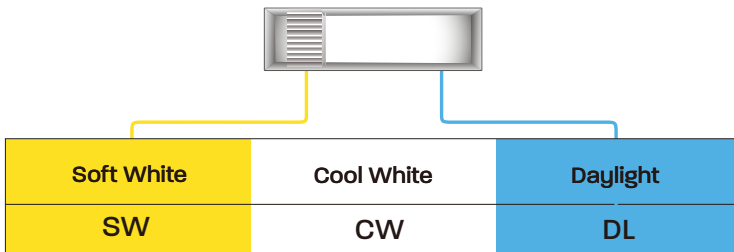

COLORCHOICE™

Three light color choices. One bulb.

This high powered C10000/CCT/LEDI 90 watt LED Yard Light is a direct replacement for a 500 watt incandescent. Three light color choices. One bulb. Soft white, cool white, or daylight with a flip of a switch. Pre-select a color temperature setting or adjust with a standard light switch. No additional hardware or special apps required. It has an average life of 25,000 hours and it has 10,000 lumens.

Features

- No additional hardware needed
- Lasts up to 22 years or up to 25,000 hours
- Instant on to full brightness
- Contains no mercury
- 3 color temperatures: 5,000k (daylight), 4,000k (cool white), 2,700k (soft white)

Specifications

Item#	Replacement	Watts	Lumens	Hours	CRI	Beam Angle	Base	CCT	Volts	MOL	DIA	Pack Method	MANCO
C10000/CCT/LEDI	500	90	10000	25,000	>80	240°	E26	2700K-5000K	120	10"	4"	4/12	17226