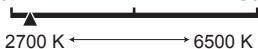

Lighting Facts Per Bulb

Brightness **1000 lumens**

Estimated Yearly Energy Cost **\$1.34**

Based on 3 hrs/day, 11¢/kWh

Cost depends on rates and use

ENERGY STAR

Life

Based on 3 hrs/day

45.7 years

Light Appearance

Warm

Cool

Energy Used

11.1 watts

Brightness

1000
lumens