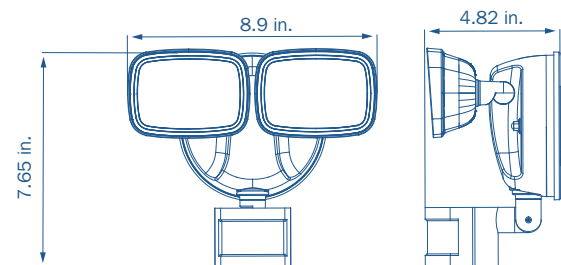

LED

Dual Head Motion Security Flood Light

Ideal For

Outdoor Flood Light

Features

- Built-in Motion and Dusk to Dawn Sensors
- Senses Motion up to 50 ft. Away
- Auto Dusk 'til Dawn Override
- Adjustable 180° Lamp Heads
- Cast Aluminum Housing
- Weather Resistant
- Non-Dimmable
- Wall and Eave Mountable
- Adjustable Heads
- Integrated LEDs
- Maintenance Free
- Even Light Distribution
- Bronze Finish
- Energy Star®
- 5 Year Warranty
- Suitable for Wet Locations
- Operates in Subzero Temperatures

Specifications

Item Number	Input Power (Watts)	Input Line Voltage	CCT
S9DFL/850/MOT/BZ	28	120V	5000K
Life Hours	Lumens	Lumen Efficiency (LPW)	
50,000	2000	71	