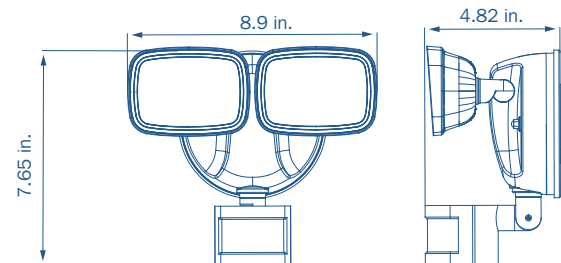

LED

Dual Head Motion Security Flood Light

Ideal For

Outdoor Flood Light

Features

- Built-in Motion and Dusk to Dawn Sensors
- Senses Motion up to 50 ft. Away
- Auto Dusk 'til Dawn Override
- Adjustable 180° Lamp Heads
- Cast Aluminum Housing
- Weather Resistant
- Non-Dimmable
- Wall and Eave Mountable
- Adjustable Heads
- Integrated LEDs
- Maintenance Free
- Even Light Distribution
- White Finish
- Energy Star®
- 5 Year Warranty
- Suitable for Wet Locations
- Operates in Subzero Temperatures

Specifications

Item Number	Input Power (Watts)	Input Line Voltage	CCT
S9DFL/850/MOT/WH	28	120V	5000K
Life Hours	Lumens	Lumen Efficiency (LPW)	
50,000	2000	71	