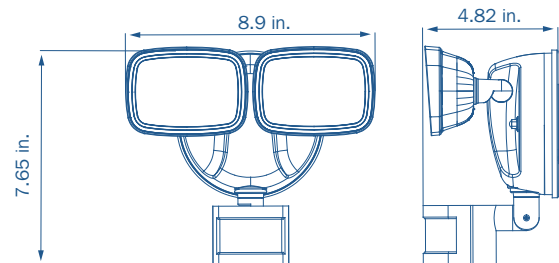

LED

Dual Head Motion Security Flood Light

Ideal For

Outdoor Flood Light

Features

- Built-in Motion and Dusk to Dawn Sensors
- Senses Motion up to 50 ft. Away
- Auto Dusk 'til Dawn Override
- Adjustable 180° Lamp Heads
- Plastic Housing
- Weather Resistant
- Non-Dimmable
- Wall and Eye Mountable
- Adjustable Heads
- Integrated LEDs
- Maintenance Free
- Even Light Distribution
- White Finish
- Energy Star®
- 5 Year Warranty
- Suitable for Wet Locations
- Operates in Subzero Temperatures

Specifications

Item Number	Input Power (Watts)	Input Line Voltage	CCT
S9DFL/850/MOT/WH	28	120V	5000K
Life Hours	Lumens	Lumen Efficiency (LPW)	
50,000	2000	71	