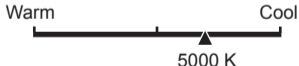

Lighting Facts Per Bulb

Brightness **1500 lumens**

Estimated Yearly Energy Cost **\$1.69**

Based on 3 hrs/day, 11¢/kWh
Cost depends on rates and use

Life

Based on 3 hrs/day **10 years**

Light Appearance

Energy Used **14 watts**