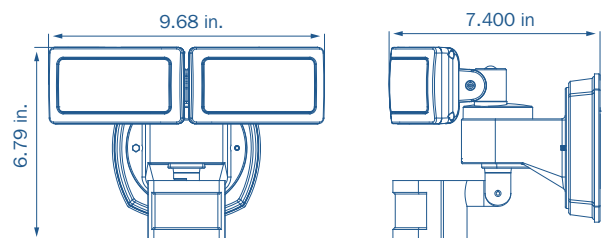

LED

Dual Head Motion Security Flood Light

Ideal For

Outdoor Flood Light

Features

- Built-in Motion and Dusk to Dawn Sensors
- Senses Motion up to 50 ft. Away
- Auto Dusk 'til Dawn Override
- Adjustable 180° Lamp Heads
- Cast Aluminum Housing
- Weather Resistant
- Non-Dimmable
- Wall and Eave Mountable
- Adjustable Heads
- Integrated LEDs
- Maintenance Free
- Even Light Distribution
- Bronze Finish
- Energy Star®
- 5 Year Warranty
- Suitable for Wet Locations
- Operates in Subzero Temperatures

Specifications

Item Number	Input Power (Watts)	Input Line Voltage	CCT
S10.5DFL/850/MOT/BZ	48	120V	5000K
Life Hours	Lumens	Lumen Efficiency (LPW)	
50,000	5000	104	