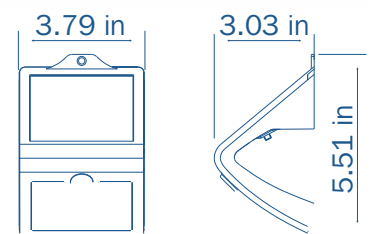

Specifications

Item Number	Housing Color	Input Line Voltage	CCT
SV6/BLK/SOL	Black	3.7 VDC	5000K
Life Hours	Lumens	Lumen Efficiency (LPW)	
N/A	220	44	