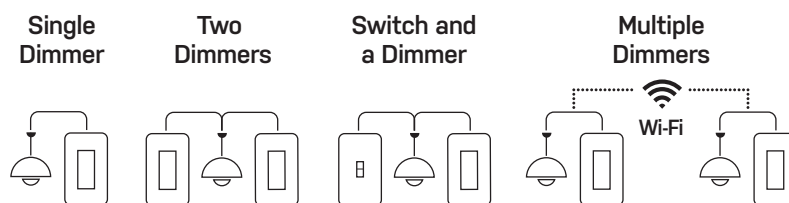

Smart Wi-Fi Dimmer

Works with:

Works As A Standard Dimmer
Use Dimmer As A Master Switch

Features

- Control your lights from anywhere
- Control from the dimmer switch or any smart device
- Voice control with Alexa or Google for hands free use
- Make any bulb smart
- Set schedules and timers
- Use 2 dimmers on the same circuit
- *Group up to 20 dimmers in your house
- Use dimmer as a master switch to shut off other lights
- Replaces single pole or 3-way switch
- Includes LED dimming indicator lights
- Includes decorative wall plates
- ETL listed
- 1 year warranty

*Grouping is based on your household Network load.

INSTALLATION REQUIRES A NEUTRAL WIRE

Works with
Feit Electric app

Use with or without

Only supports
2.4GHz Wi-Fi networks

Multiple ways to control your lights