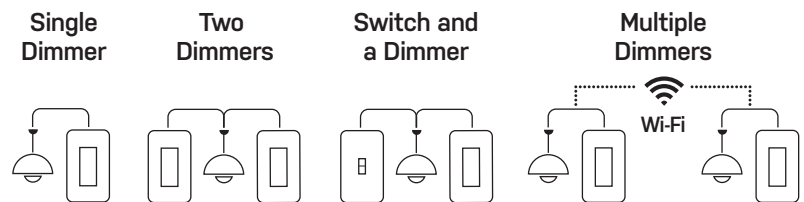

Smart Wi-Fi Dimmer

Works As A Standard Dimmer
Use Dimmer As A Master Switch

Features

- Control your lights from anywhere
- Control from the dimmer switch or any smart device
- Voice control with Alexa or Google for hands free use
- Make any bulb smart
- Set schedules and timers
- Use 2 dimmers on the same circuit
- *Group up to 20 dimmers in your house
- Use dimmer as a master switch to shut off other lights
- Replaces single pole or 3-way switch
- Includes LED dimming indicator lights
- Includes decorative wall plates
- ETL listed
- 1 year warranty

*Grouping is based on your household Network load.

INSTALLATION REQUIRES A NEUTRAL WIRE

Works with
Feit Electric app

Use with or without

Only supports
2.4GHz Wi-Fi networks

Multiple ways to control your lights