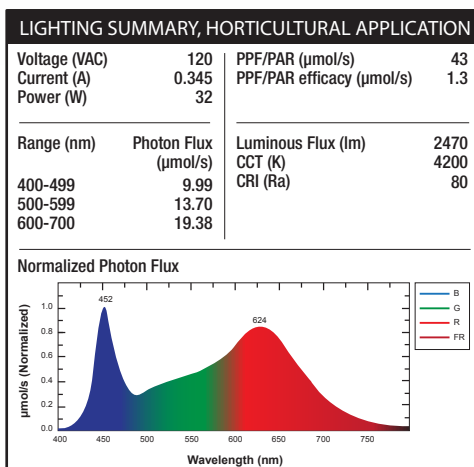

LED LAMP

SPECIFICATIONS

Ideal For

Plant Grow Light

Features

- Full spectrum enriched for vegetative growth
- Light Intensity: 43 PAR/PPF
- 2 year warranty
- Non-Dimmable
- 100% mercury free
- ETL Listed

Benefits

- Clip allows placement of the light wherever you need it most.
- Optimizes plant growth any time of year without using pesticides.
- Targeted wave lengths promote seed, leaf, and stem growth.
- Saves energy compared with older technologies.
- Less heat is emitted that can burn leaves or dry out plants.
- Virtually maintenance free with no bulbs to replace and long life.

Specifications

Item Number	Input Power (Watts)	Input Line Voltage
GLP8FS/CLAMP/32W/LED	32	120
Life Hours	MOL	
25,000	7.87" w x 3.98" h	