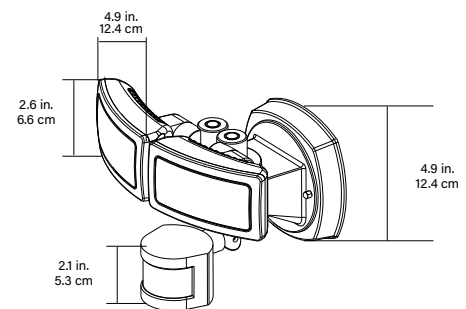

LED

2 Head Motion Security Flood Light

Ideal For

Outdoor Flood Light

Features

- Built-in Motion and Dusk to Dawn Sensors
- Senses Motion up to 50 ft. Away
- Auto Dusk 'til Dawn Override
- Adjustable 180° Lamp Heads
- Cast Aluminum Housing
- Weather Resistant
- Non-Dimmable
- Wall and Eave Mountable
- Adjustable Heads
- Integrated LEDs
- Maintenance Free
- Even Light Distribution
- Bronze Finish
- 5 Year Warranty
- Weather Resistant
- Operates in Subzero Temperatures

Specifications

Item Number	Input Power (Watts)	Input Line Voltage	CCT
S10DFL/850/MOT/BZ	40	120V	5000K
Life Hours	Lumens	Lumen Efficiency (LPW)	
50,000	3000	75	