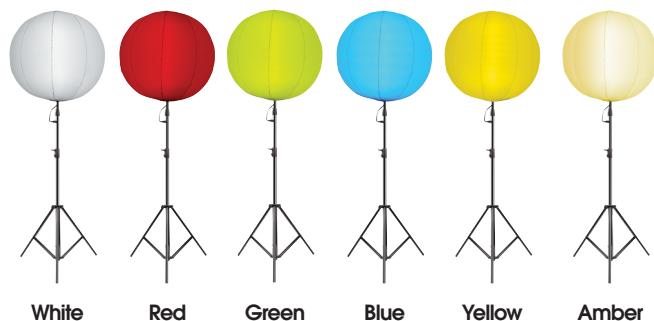

LED inflatable balloon light

with tripod stand

Features

- 6 Color Modes
- Use the Switch to Toggle Between Colors
- Includes a Carrying Bag
- ETL Listed
- FCC Compliant
- 1 Year Warranty

6 Color modes

Specifications

Item Number	Power Consumption	Lumens	Hours	Dimensions
BALL-1/LED	75w	7500 (on white)	25,000	31.5" d x 6-8ft h