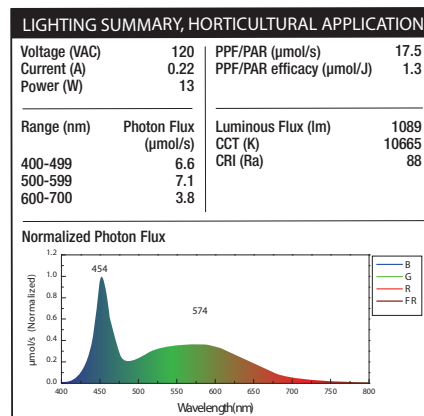

LED DECO TABLE TOP GROWLIGHT

Ideal For

Plant Grow Light

Features

- 3 modes: Seeding / Vegetation / Flowering
- ETL listed
- 2 year warranty

Vegetation Mode

Seeding Mode

Flowering Mode

Specifications

Item Number	Input Power (Watts)	Light Intensity	Life Hours	MOL
GLP17/B/TABLE/14WLED	14	18 PAR/PPF	25,000	16.75" h x 9.84" w x 7.01" d