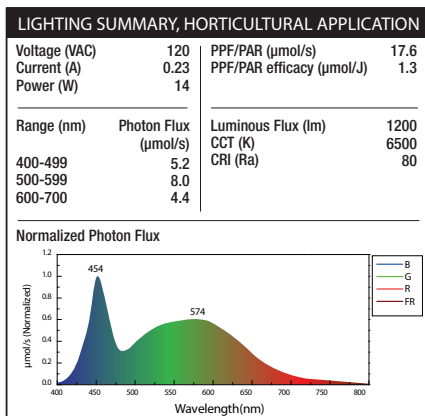

LED DECO TABLE TOP GROWLIGHT

Ideal For

Plant Grow Light

Features

- 3 modes: Seeding / Vegetation / Flowering
- ETL listed
- 2 year warranty

Vegetation Mode

Seeding Mode

Flowering Mode

Specifications

Item Number	Input Power (Watts)	Light Intensity	Life Hours	MOL
GLP17/B/TABLE/14WLED	14	18 PAR/PPF	25,000	16.75" h x 9.84" w x 7.01" d