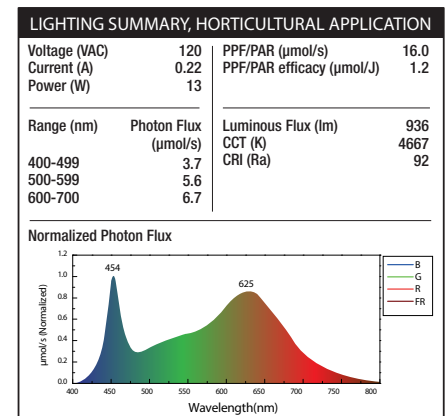

LED DECO TABLE TOP GROWLIGHT

Ideal For

Plant Grow Light

Features

- 3 modes: Seeding / Vegetation / Flowering
- ETL listed
- 2 year warranty

Vegetation Mode

Seeding Mode

Flowering Mode

Specifications

Item Number	Input Power (Watts)	Light Intensity	Life Hours	MOL
GLP17/B/TABLE/14WLED	14	18 PAR/PPF	25,000	16.75" h x 9.84" w x 7.01" d