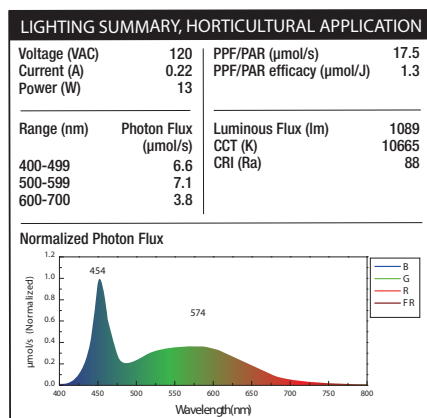

Seeding Mode