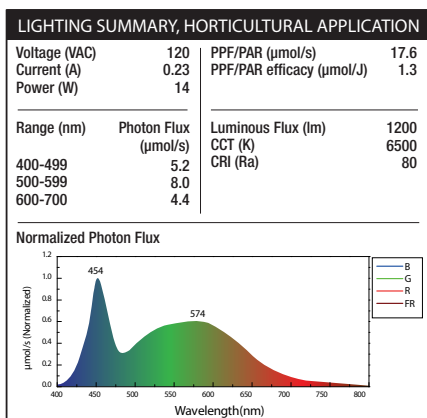

Vegetation Mode