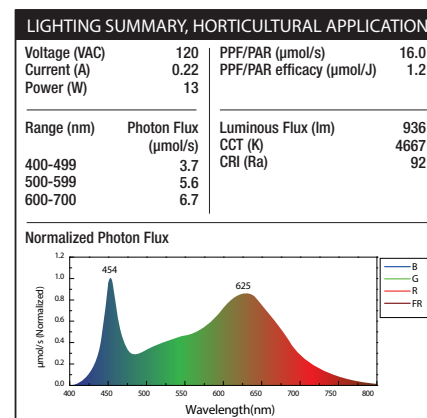

## Features

- 3 growth stage light choices (Vegetation, seeding and flowering)
- ETL listed
- 2 year warranty

### Vegetation Mode

## Specifications

Item Number	Input Power (Watts)	Light Intensity	Life Hours	MOL
GLP17/B/TABLE/14WLED	14	18 PAR/PPF	25,000	16.75" h x 9.84" w x 7.01" d