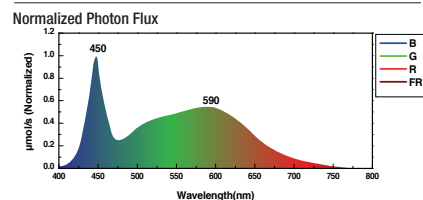

LED PREMIUM TABLE TOP GROWLIGHT

Ideal For

Plant Grow Light

Features

- 5 ways to grow plants
 - Planting seeds in soil
 - Plants in soil
 - Planting seeds with peet Jiffy-7 Pellets and soil (not included)
 - Hydroponic grow sponge plugs & baskets (not included)
 - Potted plants
- Arm extension (max height: 15.8 in. / min. height 9.65 in.)
- 3 modes: Seeding / Vegetation / Flowering
- Timer: 8 hours / 12 hours / 16 hours / 24 hours
- Easy to fill water reserve with level indicator
- ETL listed
- 2 year warranty

Vegetation Mode

LIGHTING SUMMARY, HORTICULTURAL APPLICATION

Voltage (VAC)	120	PPF/PAR (μmol/s)	53
Current (A)	0.31	PPF/PAR efficacy (μmol/J)	1.45
Power (W)	36.5		

Range (nm)	Photon Flux (μmol/s)	Luminous Flux (lm)	3500
		CCT (K)	6500
		CRI (Ra)	80
400-499	16.2		
500-599	22.4		
600-700	14.4		

Seeding Mode

LIGHTING SUMMARY, HORTICULTURAL APPLICATION

Voltage (VAC)	120	PPF/PAR (μmol/s)	57
Current (A)	0.3	PPF/PAR efficacy (μmol/J)	1.63
Power (W)	35		

Range (nm)	Photon Flux (μmol/s)	Luminous Flux (lm)	2800
		CCT (K)	22000
		CRI (Ra)	80
400-499	28.9		
500-599	17.1		
600-700	11		

Flowering Mode

LIGHTING SUMMARY, HORTICULTURAL APPLICATION

Voltage (VAC)	120	PPF/PAR (μmol/s)	50
Current (A)	0.3	PPF/PAR efficacy (μmol/J)	1.45
Power (W)	34.5		

Range (nm)	Photon Flux (μmol/s)	Luminous Flux (lm)	2700
		CCT (K)	4000
		CRI (Ra)	80
400-499	11		
500-599	15.4		
600-700	23.6		