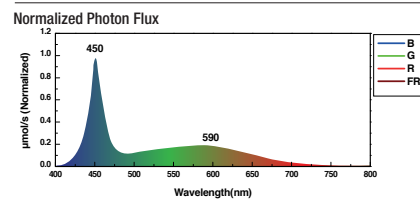

LED PREMIUM TABLE TOP GROWLIGHT

Ideal For

Plant Grow Light

Features

- 5 ways to grow plants
 - Planting seeds in soil
 - Plants in soil
 - Planting seeds with peet Jiffy-7 Pellets and soil (not included)
 - Hydroponic grow sponge plugs & baskets (not included)
 - Potted plants
- Arm extension (max height: 15.8 in. / min. height 9.65 in.)
- 3 modes: Seeding / Vegetation / Flowering
- Timer: 8 hours / 12 hours / 16 hours / 24 hours
- Easy to fill water reserve with level indicator
- ETL listed
- 2 year warranty

Vegetation Mode

LIGHTING SUMMARY, HORTICULTURAL APPLICATION

Voltage (VAC)	120	PPF/PAR (μmol/s)	53
Current (A)	0.31	PPF/PAR efficacy (μmol/J)	1.45
Power (W)	36.5		

Range (nm)	Photon Flux (μmol/s)	Luminous Flux (lm)	3500
		CCT (K)	6500
		CRI (Ra)	80
400-499	16.2		
500-599	22.4		
600-700	14.4		

Seeding Mode

LIGHTING SUMMARY, HORTICULTURAL APPLICATION

Voltage (VAC)	120	PPF/PAR (μmol/s)	57
Current (A)	0.3	PPF/PAR efficacy (μmol/J)	1.63
Power (W)	35		

Range (nm)	Photon Flux (μmol/s)	Luminous Flux (lm)	2800
		CCT (K)	22000
		CRI (Ra)	80
400-499	28.9		
500-599	17.1		
600-700	11		