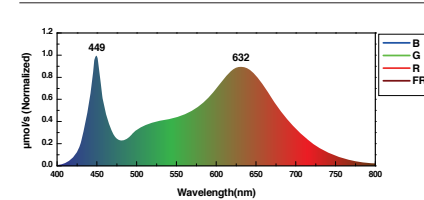

Vegetation Mode

LIGHTING SUMMARY, HORTICULTURAL APPLICATION

Voltage (VAC)	120	PPF/PAR (μmol/s)	53
Current (A)	0.31	PPF/PAR efficacy (μmol/J)	1.45
Power (W)	36.5		

Range (nm)	Photon Flux (μmol/s)	Luminous Flux (lm)	3500
		CCT (K)	6500
		CRI (Ra)	80
400-499	16.2		
500-599	22.4		
600-700	14.4		

Seeding Mode

LIGHTING SUMMARY, HORTICULTURAL APPLICATION

Voltage (VAC)	120	PPF/PAR (μmol/s)	57
Current (A)	0.3	PPF/PAR efficacy (μmol/J)	1.63
Power (W)	35		

Range (nm)	Photon Flux (μmol/s)	Luminous Flux (lm)	2800
		CCT (K)	22000
		CRI (Ra)	80
400-499	28.9		
500-599	17.1		
600-700	11		

Flowering Mode

LIGHTING SUMMARY, HORTICULTURAL APPLICATION

Voltage (VAC)	120	PPF/PAR (μmol/s)	50
Current (A)	0.3	PPF/PAR efficacy (μmol/J)	1.45
Power (W)	34.5		

Range (nm)	Photon Flux (μmol/s)	Luminous Flux (lm)	2700
		CCT (K)	4000
		CRI (Ra)	80
400-499	11		
500-599	15.4		
600-700	23.6		