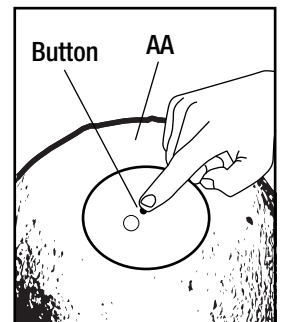

# Charging the Moon Light

- 1 Plug the Charging Cable (DD) into the charging port on the bottom of the Moon Light (AA) (see Fig. 3). The indicator will light when charging and turn off when the battery is fully charged.

# Moon Light Operation

**NOTE:** The Moon Light (AA) can be controlled by using the button on the bottom of the Moon Light (AA) or by using the included Remote Control (CC).

- 1 Repeatedly press the small metal button on the bottom of the Moon Light (AA) to cycle through the different color options (See Fig. 2). To turn off the Moon Light (AA), hold the button down for 3 seconds.

Fig. 2

OR

- 2 For Remote Control (CC) operation, press the ON button to turn the Moon Light (AA) on and use the remaining buttons to adjust the colors and settings. Press the OFF button to turn the Moon Light (AA) off.