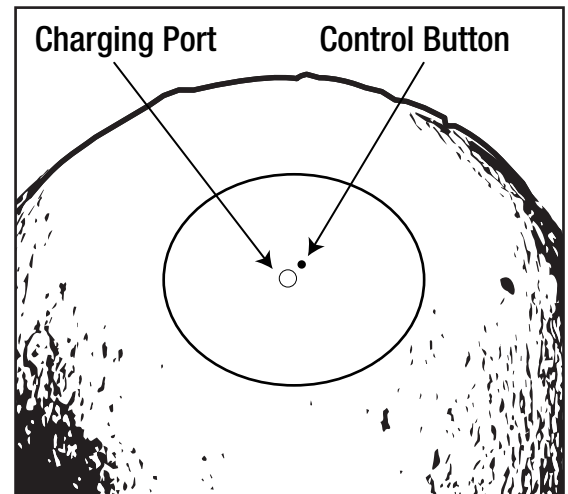

Bottom of the Moon Light