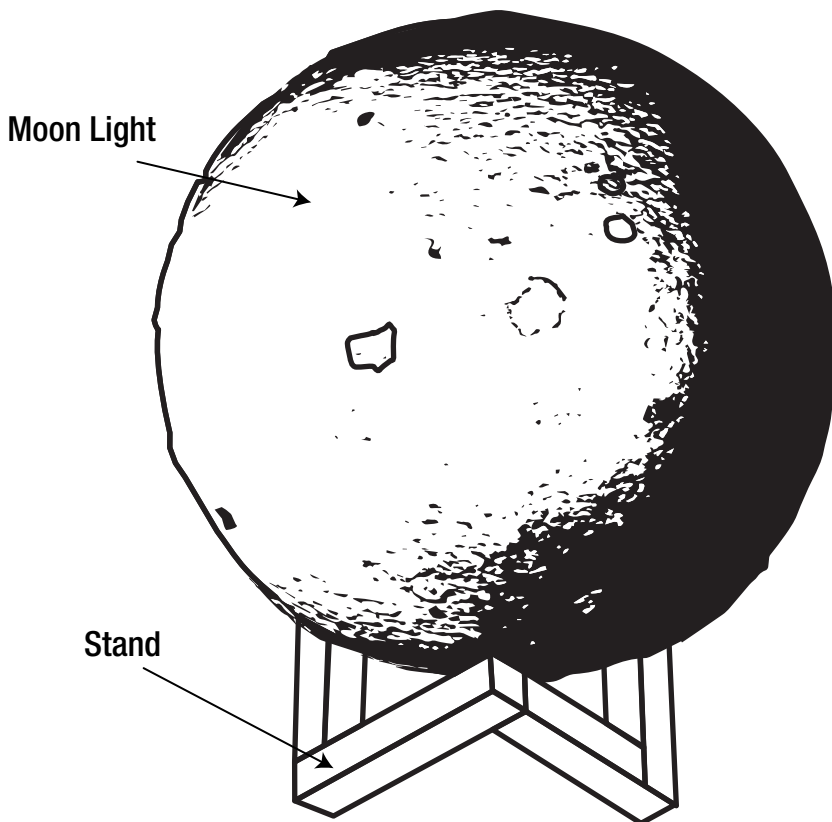

## PARTS INCLUDED

NOTE: Parts not shown to actual size.

AA

BB

CC

DD

Part	Description	Quantity
AA	Moon Light	1
BB	Wooden Frame	1
CC	Remote Control	1
DD	Charging Cable	1

## Parts of the Moon Light