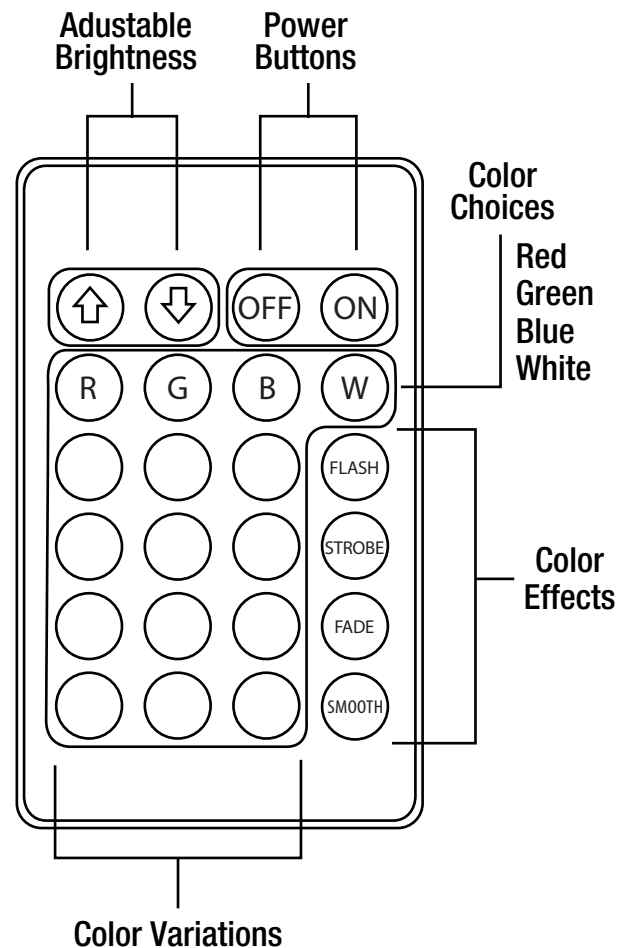

Remote Control Functions

NOTE: Includes 1 CR2025 Lithium Cell.