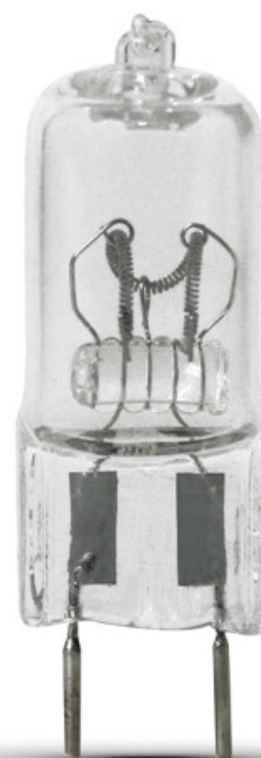

HALOGEN LAMP

SPECIFICATIONS

Ideal For

Halogen Lighting

Bright White
2700

Designed for use in 120-Volt fixtures only, the Feit Electric 100-watt T4 Bright White Halogen Light Bulb is a reliable replacement for traditional 2-pin G8 base bulbs. Our BPQ20/G8/2/HDRP bulb produces a 2700K Bright White glow while using 20 watts, ideal for under cabinet lighting, wall sconces, chandeliers, accent lighting, and display lighting. The 175-lumen bulb is fully dimmable and lasts up to 2,000 hours. The estimated annual energy cost is only \$2.41/year (based on 3 hours per day of use). Choose a dependable Feit Electric bulb for all your residential or commercial lighting needs.

Benefits

- Replaces 2-pin T4 bulbs for easy direct installation
- Halogen technology is more energy efficient and longer lasting than traditional incandescent lighting
- 2700K Bright White light provides warm, inviting light
- 2,000 hours of life, with only \$2.41/year estimated energy cost
- 175 lumens, fully dimmable halogen light

Specifications

Item Number	Input Power (Watts)	Incandescent Equiv. (Watts)	Input Line Voltage
BPQ20/G8/2/HDRP	20		120
Base Type	Lumens	Lumen Efficiency (LPW)	CCT
G8(Bi-Pin)	175	8.75	2700K
Life Hours	Beam Angle	MOL	Diameter
2,000	NA	1.3"	.5"