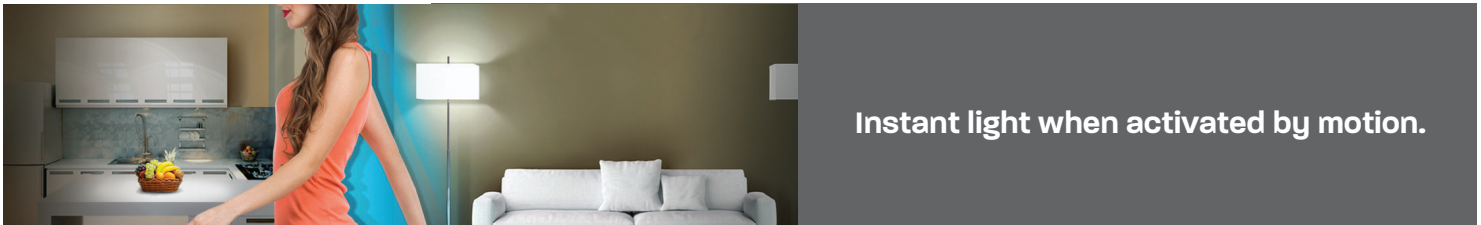

MOTIONACTIVATED™

Action. Motion. Lights. Instant light activated by motion. Light turns on automatically when motion is detected from up to 19 feet away. Great for outdoor use as a preventative measure against trespassers or indoor as a handy hands-free way to light up a space as you walk by.

Features

- No additional hardware needed
- Turns ON when it detects motion. Turns OFF after 10 motion-free minutes
- Lasts up to 13 years or up to 15,000 hours
- Senses motion up to 19 feet away
- Non Dimmable
- Contains no mercury
- UL/CUL listed