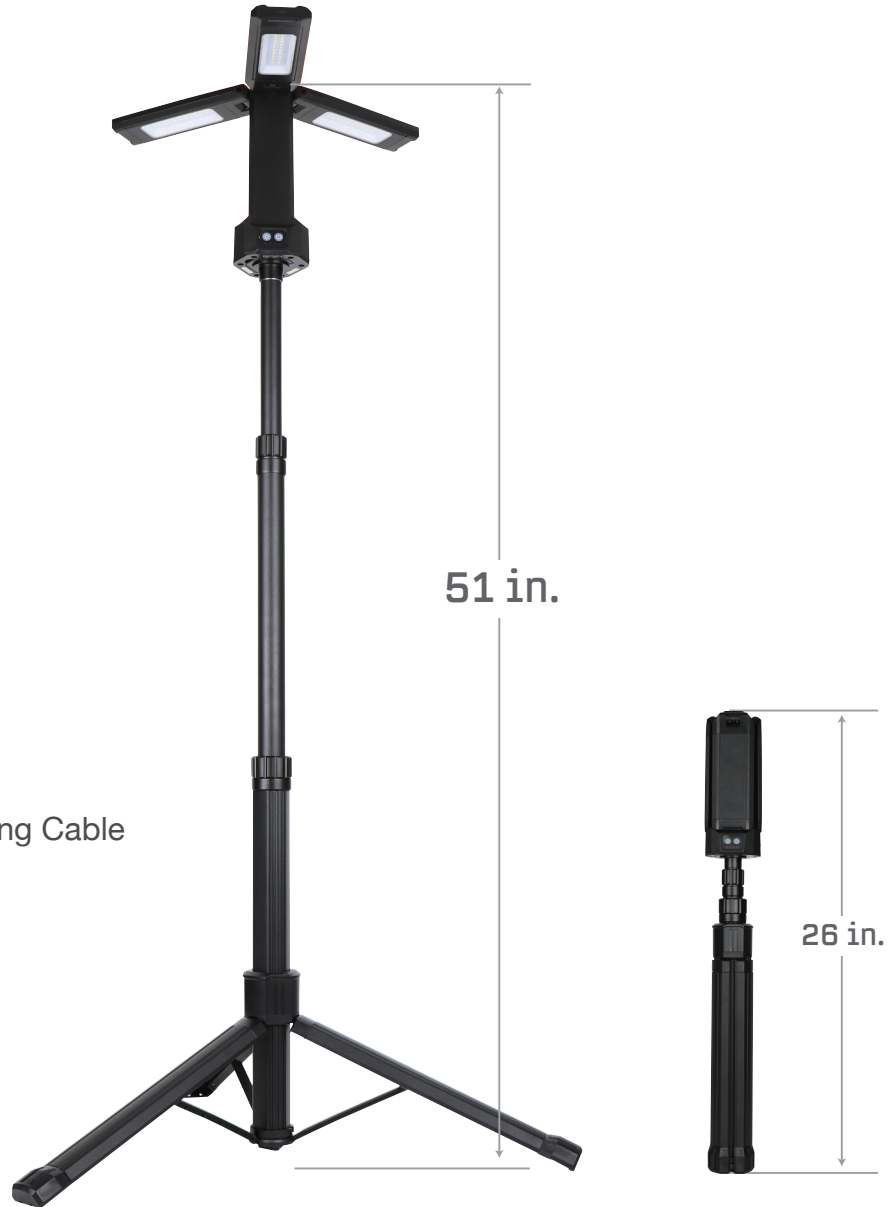

2000 LUMEN RECHARGEABLE LED WORK LIGHT WITH TRIPOD

FEATURES

- Water Resistant
- Impact Resistant
- 2000 Lumens
- Rechargeable
- Detachable Head
- Fully Adjustable
- 2 Color Temperatures
Choose Cool White or Daylight
- Includes Charging Block and Charging Cable

SPECIFICATIONS

MODEL NUMBER	WLR2000/TRIPOD
LUMENS	2000
RUNTIME	UP TO 9 HOURS

FL1 STANDARD

BRIGHTNESS HIGH BEAM 2000 LUMENS	BRIGHTNESS MED BEAM 1000 LUMENS	BRIGHTNESS LOW BEAM 700 LUMENS	WATER RESISTANT	IMPACT RESISTANT 1 m
RUN TIME HIGH BEAM 2h	RUN TIME MED BEAM 4h	RUN TIME LOW BEAM 9h	PEAK INTENSITY HIGH BEAM 750cd	BEAM RANGE HIGH BEAM 55 m